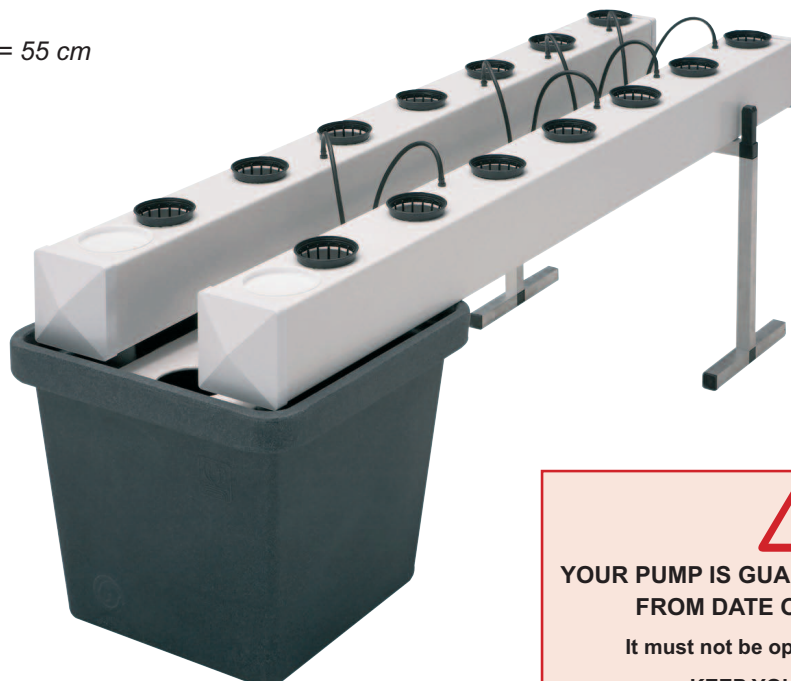

GHE

Bringing Nature and Technology Together
www.eurohydro.com

07/2011

GRATIS

Flora Series

FloraGro 1L
FloraMicro Hard Water 1/2 L
FloraMicro Soft Water 1/2 L
FloraBloom 1L

AeroFlo 10

10 plants

L = 110 cm, l = 46 cm, H = 55 cm

AeroFlo 14

14 plants

L = 160 cm, l = 46 cm, H = 55 cm

**YOUR PUMP IS GUARANTEED ONE YEAR
FROM DATE OF PURCHASE.**

It must not be opened or modified.

KEEP YOUR INVOICE

AF 10 - 1 m x 2
Réf. : CU11002